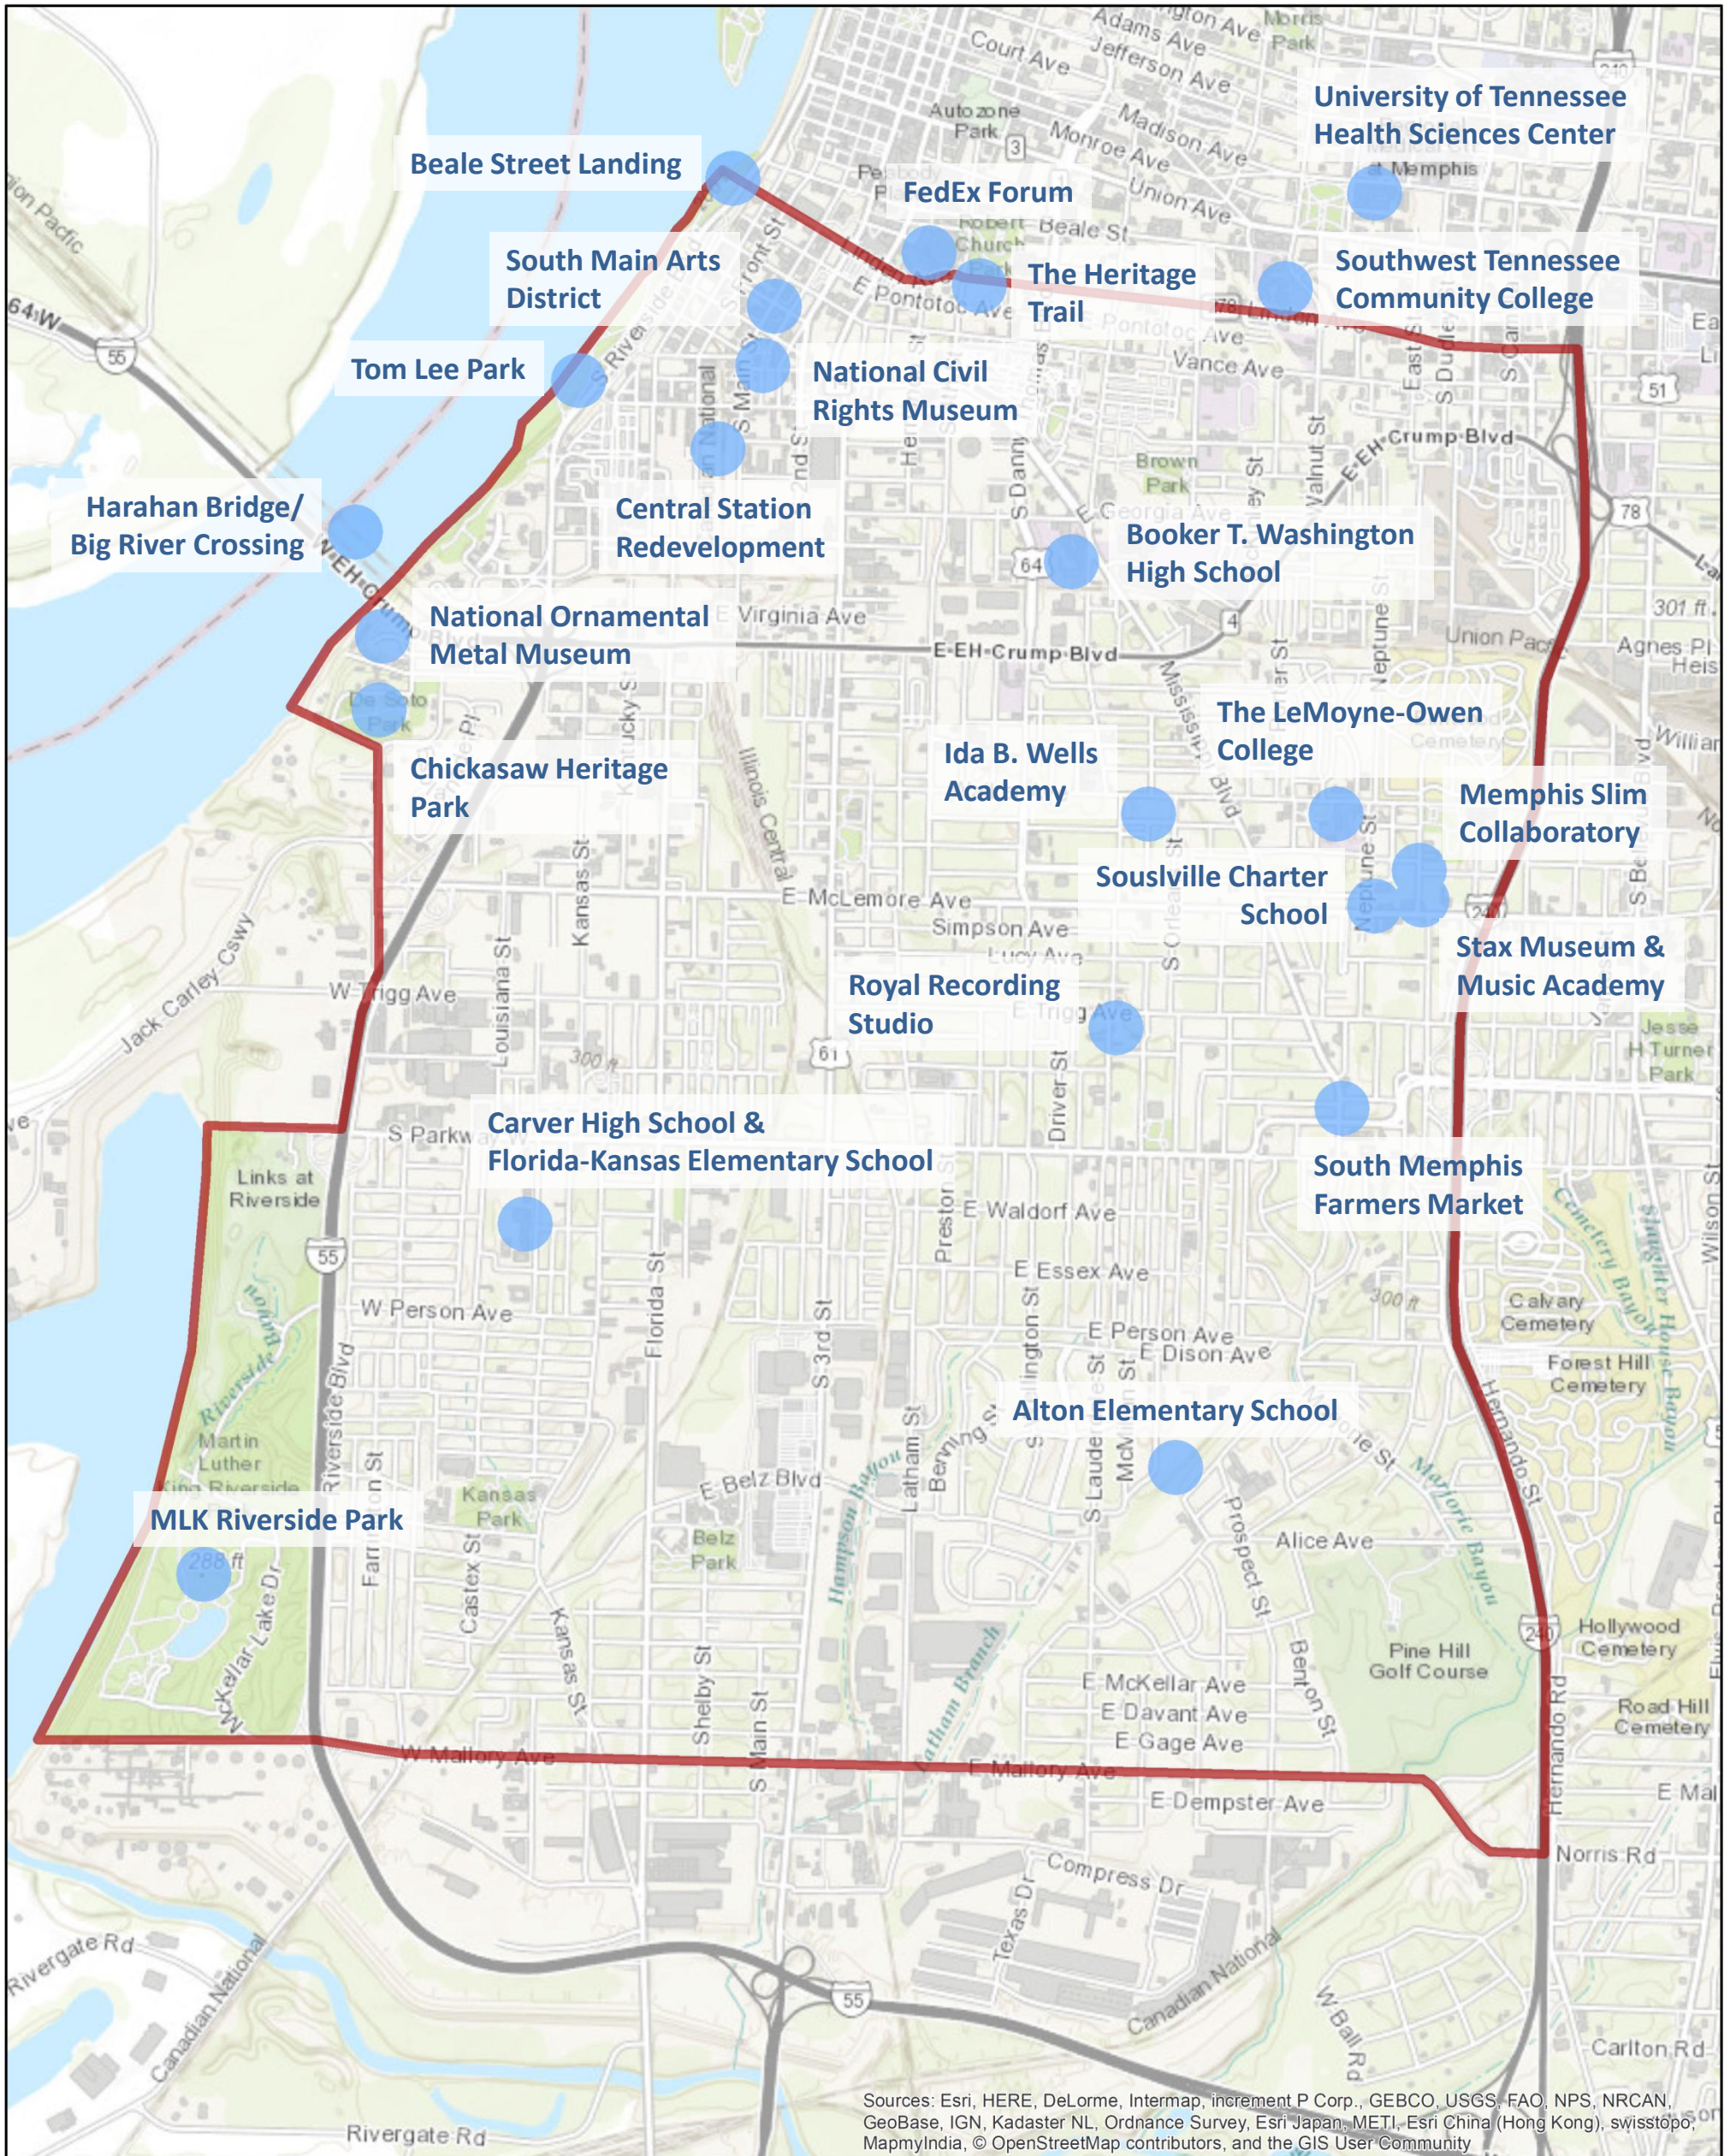

South Memphis Focus Area: Neighborhood Assets

- Focus Area Boundary
- Asset